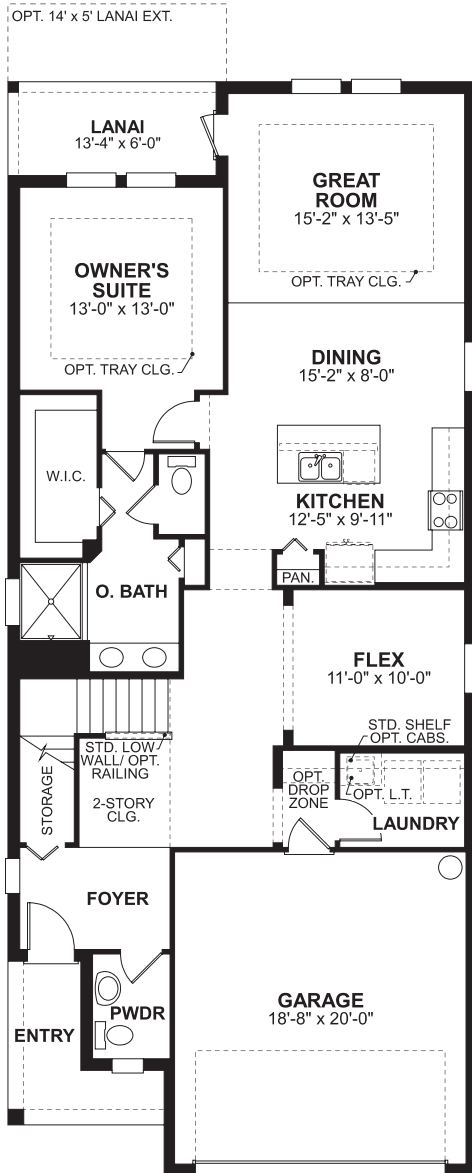

Smart
Series

Celebration

The Hammocks at West Port

Elevation B

Elevation A

Square Feet: 2,289
Bedrooms: 3-4
Full Baths: 2

Half Baths: 1
Garages: 2
Stories: 2

M/I HOMES

Welcome to Better

FIRST FLOOR

OPT. DEN I.L.O. FLEX

SECOND FLOOR

OPT. BEDROOM 4