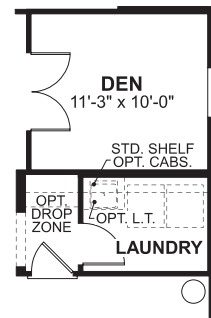

Smart
Series

Celebration

The Hammocks at West Port

Elevation B

Elevation A

Square Feet: 2,289
Bedrooms: 3-4
Full Baths: 2

Half Baths: 1
Garages: 2
Stories: 2

M/I HOMES

Welcome to Better

FIRST FLOOR

OPT. DEN I.L.O. FLEX

SECOND FLOOR

OPT. BEDROOM 4