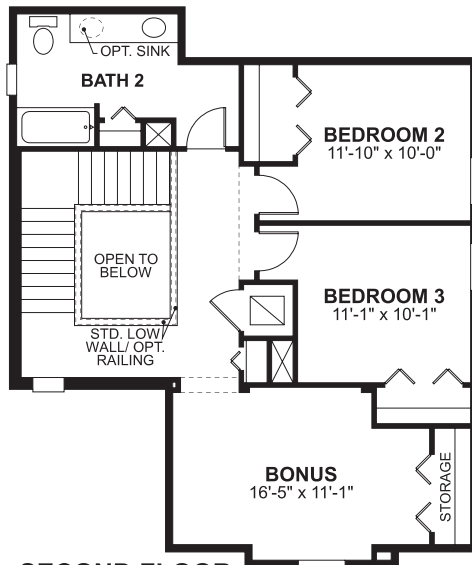

Smart
Series

Celebration

The Hammocks at West Port

Elevation B

Elevation A

Square Feet: 2,289
Bedrooms: 3-4
Full Baths: 2

Half Baths: 1
Garages: 2
Stories: 2

M/I HOMES

Welcome to Better

FIRST FLOOR

OPT. DEN I.L.O. FLEX

SECOND FLOOR

OPT. BEDROOM 4