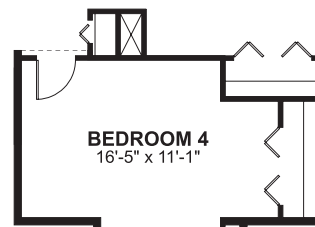

Smart
Series

Celebration

The Hammocks at West Port

Elevation B

Elevation A

Square Feet: 2,289
Bedrooms: 3-4
Full Baths: 2

Half Baths: 1
Garages: 2
Stories: 2

M/I HOMES

Welcome to Better

FIRST FLOOR

OPT. DEN I.L.O. FLEX

SECOND FLOOR

OPT. BEDROOM 4