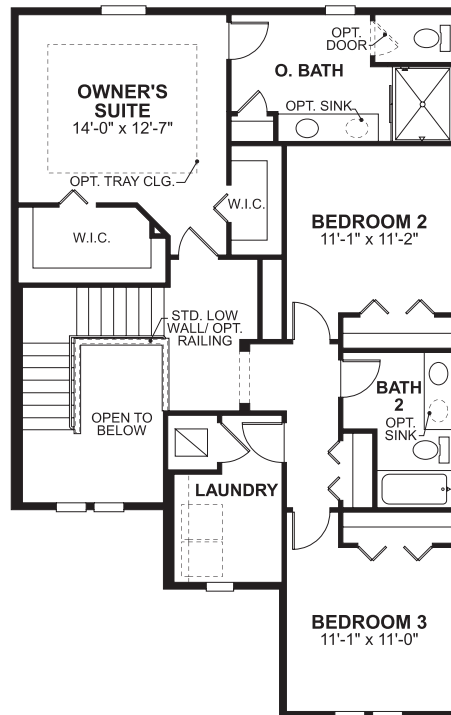

# Innovation

The Hammocks at West Port

Elevation B

Elevation A

Square Feet: 2,134  
Bedrooms: 3-4  
Full Baths: 3

Half Baths: 0  
Garages: 2  
Stories: 2

M/I HOMES

Welcome to Better

FIRST FLOOR

SECOND FLOOR