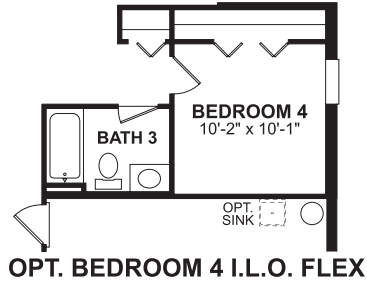

# Innovation

The Hammocks at West Port

Elevation B

Elevation A

Square Feet: 2,134  
Bedrooms: 3-4  
Full Baths: 3

Half Baths: 0  
Garages: 2  
Stories: 2

M/I HOMES

Welcome to Better

FIRST FLOOR

SECOND FLOOR