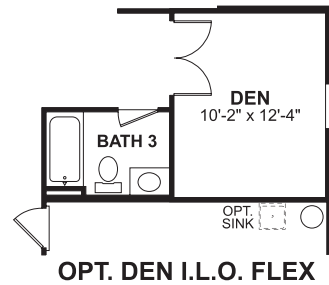

# Innovation

The Hammocks at West Port

Elevation B

Elevation A

Square Feet: 2,134  
Bedrooms: 3-4  
Full Baths: 3

Half Baths: 0  
Garages: 2  
Stories: 2

M/I HOMES

Welcome to Better

FIRST FLOOR

SECOND FLOOR