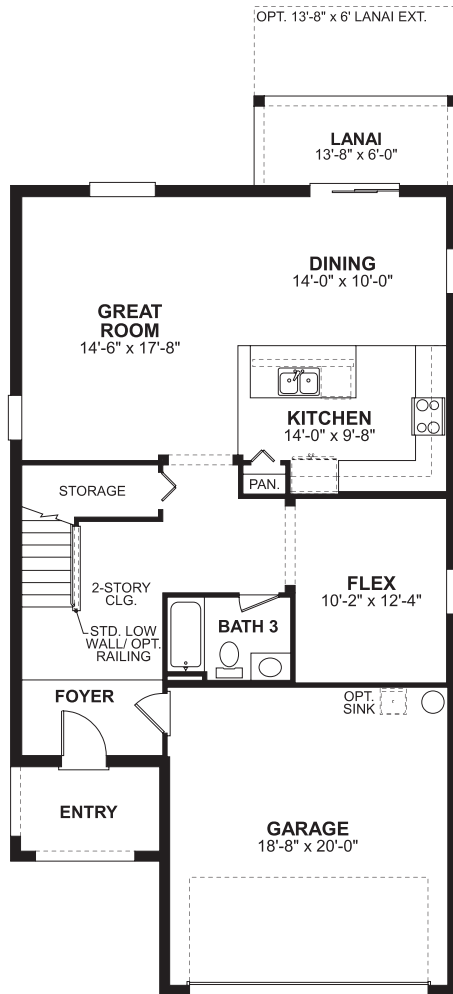

# Innovation

The Hammocks at West Port

Elevation B

Elevation A

Square Feet: 2,134  
Bedrooms: 3-4  
Full Baths: 3

Half Baths: 0  
Garages: 2  
Stories: 2

M/I HOMES

Welcome to Better

FIRST FLOOR

SECOND FLOOR